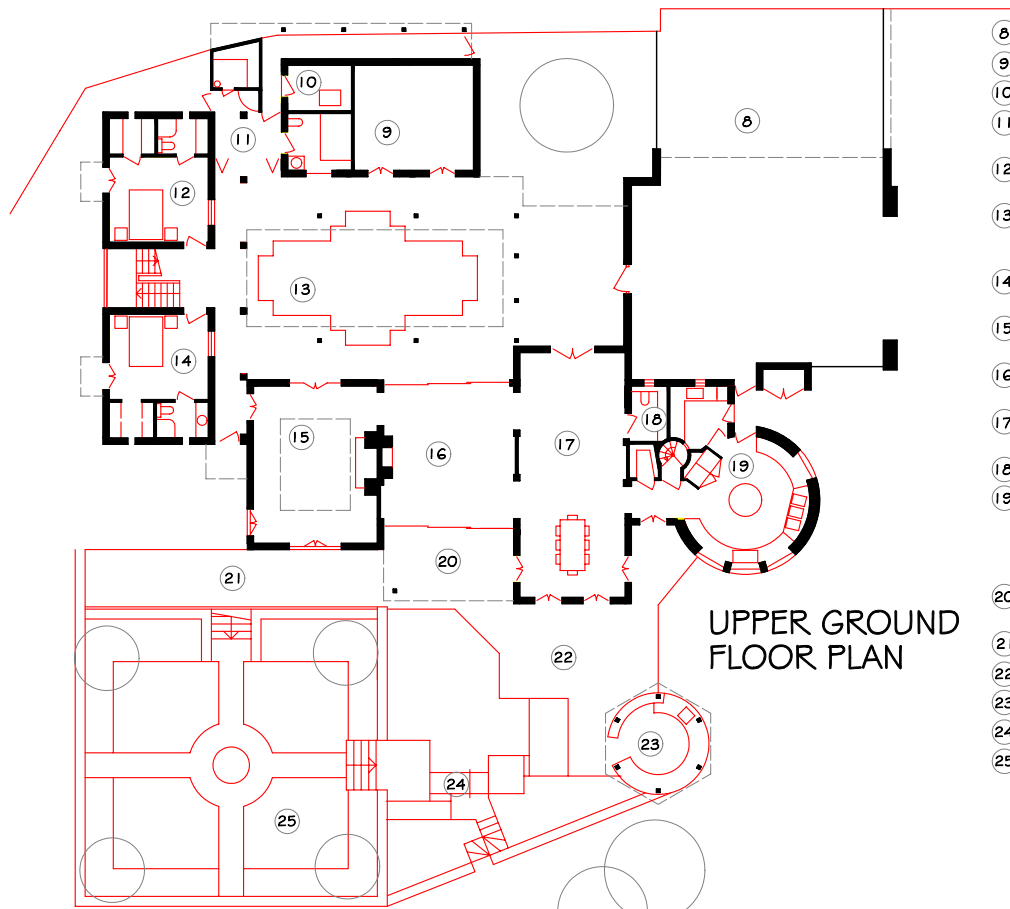

FIRST FLOOR PLAN

- ① MASTER BEDROOM SUITE INCLUDING SHOWER ROOM AND DRESSING ROOM
- ② BEDROOM 4 INCLUDING SHOWER ROOM, WALK-IN WARDROBE AND BALCONY
- ③ STAIRS TO TOWER OVER
- ④ BEDROOM 5 INCLUDING SHOWER ROOM, WALK-IN WARDROBE AND BALCONY
- ⑤ LIBRARY GALLERY OVERLOOKING LOUNGE
- ⑥ ROOF TERRACE
- ⑦ VOID OVER DINING HALL

UPPER GROUND FLOOR PLAN

- ⑧ THREE-CAR CAR PORT
- ⑨ OFFICE
- ⑩ BOILER HOUSE AND GARDEN STORE
- ⑪ SPA AREA INCLUDING BATHROOM WITH SPA BATH, SAUNA & SHOWER
- ⑫ BEDROOM 2 INCLUDING SHOWER ROOM AND WALK-IN WARDROBE
- ⑬ POOL COURTYARD INCLUDING FEATURE POOL WITH SURROUNDING CLOISTER AND ARCHED GALLERY OVER
- ⑭ BEDROOM 3 INCLUDING SHOWER ROOM AND WALK-IN WARDROBE
- ⑮ LOUNGE WITH FEATURE FIREPLACE AND GALLERY OVER
- ⑯ GARDEN ROOM WITH FULL-WIDTH SCREENS AND STONE FIREPLACE
- ⑰ DINING HALL WITH HIGH CEILING & CLERESTORY WINDOWS
- ⑱ CLOAKROOM
- ⑲ KITCHEN AREA INCLUDING UTILITY ROOM, WALK-IN PANTRY, STAIRS TO LOWER GROUND FLOOR AND EXTERNAL YARD WITH STORE AND HERB GARDEN
- ⑳ EXTERNAL DINING AREA WITH PERGOLA COVER
- ㉑ LOUNGE TERRACE
- ㉒ MAIN TERRACE
- ㉓ COVERED BAR/BARBECUE
- ㉔ CASCADING FISH POND
- ㉕ FORMAL GARDEN INCLUDING CENTRAL WATER FEATURE

LOWER GROUND FLOOR PLAN

- ⑳ SHOWER ROOM
- ㉑ WINE CELLAR
- ㉒ STAIRS TO UPPER GROUND FLOOR
- ㉓ BEDROOM 6
- ㉔ CINEMA
- ㉕ RECEPTION/GAMES AREA
- ㉖ STORE
- ㉗ SNOOKER ROOM (FULL SIZE TABLE)
- ㉘ DOUBLE GARAGE
- ㉙ BEDROOM 7/MAIDS SUITE INCLUDING SHOWER ROOM AND KITCHENETTE
- ㉚ SNOOKER TERRACE WITH PERGOLA COVER