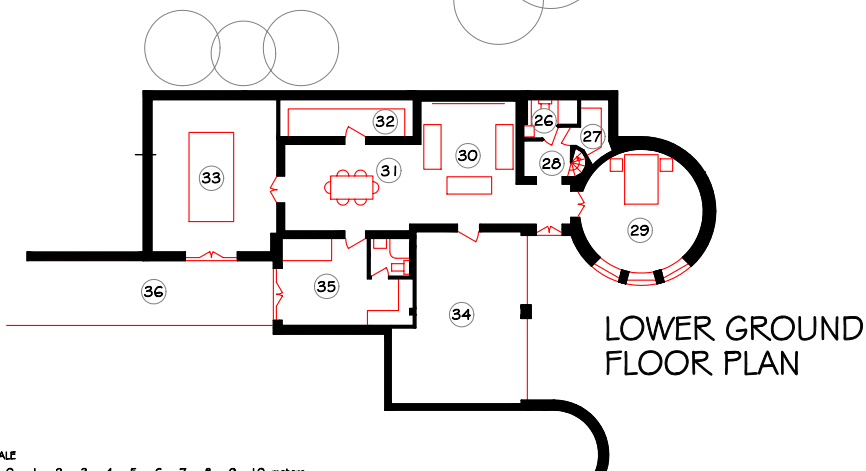

FIRST FLOOR PLAN

- ① MASTER BEDROOM SUITE INCLUDING SHOWER ROOM AND DRESSING ROOM
- ② BEDROOM 4 INCLUDING SHOWER ROOM, WALK-IN WARDROBE AND BALCONY
- ③ STAIRS TO TOWER OVER
- ④ BEDROOM 5 INCLUDING SHOWER ROOM, WALK-IN WARDROBE AND BALCONY
- ⑤ LIBRARY GALLERY OVERLOOKING LOUNGE
- ⑥ ROOF TERRACE
- ⑦ VOID OVER DINING HALL

UPPER GROUND FLOOR PLAN

- ⑧ THREE-CAR CAR PORT
- ⑨ OFFICE
- ⑩ BOILER HOUSE AND GARDEN STORE
- ⑪ SPA AREA INCLUDING BATHROOM WITH SPA BATH, SAUNA & SHOWER
- ⑫ BEDROOM 2 INCLUDING SHOWER ROOM AND WALK-IN WARDROBE
- ⑬ POOL COURTYARD INCLUDING FEATURE POOL WITH SURROUNDING CLOISTER AND ARCHED GALLERY OVER
- ⑭ BEDROOM 3 INCLUDING SHOWER ROOM AND WALK-IN WARDROBE
- ⑮ LOUNGE WITH FEATURE FIREPLACE AND GALLERY OVER
- ⑯ GARDEN ROOM WITH FULL-WIDTH SCREENS AND STONE FIREPLACE
- ⑰ DINING HALL WITH HIGH CEILING & CLERESTORY WINDOWS
- ⑱ CLOAKROOM
- ⑲ KITCHEN AREA INCLUDING UTILITY ROOM, WALK-IN PANTRY, STAIRS TO LOWER GROUND FLOOR AND EXTERNAL YARD WITH STORE AND HERB GARDEN
- ⑳ EXTERNAL DINING AREA WITH PERGOLA COVER
- ㉑ LOUNGE TERRACE
- ㉒ MAIN TERRACE
- ㉓ COVERED BAR/BARBECUE
- ㉔ CASCADING FISH POND
- ㉕ FORMAL GARDEN INCLUDING CENTRAL WATER FEATURE

LOWER GROUND FLOOR PLAN

- ⑳ SHOWER ROOM
- ㉑ WINE CELLAR
- ㉒ STAIRS TO UPPER GROUND FLOOR
- ㉓ BEDROOM 6
- ㉔ CINEMA
- ㉕ RECEPTION/GAMES AREA
- ㉖ STORE
- ㉗ SNOOKER ROOM (FULL SIZE TABLE)
- ㉘ DOUBLE GARAGE
- ㉙ BEDROOM 7/MAIDS SUITE INCLUDING SHOWER ROOM AND KITCHENETTE
- ㉚ SNOOKER TERRACE WITH PERGOLA COVER